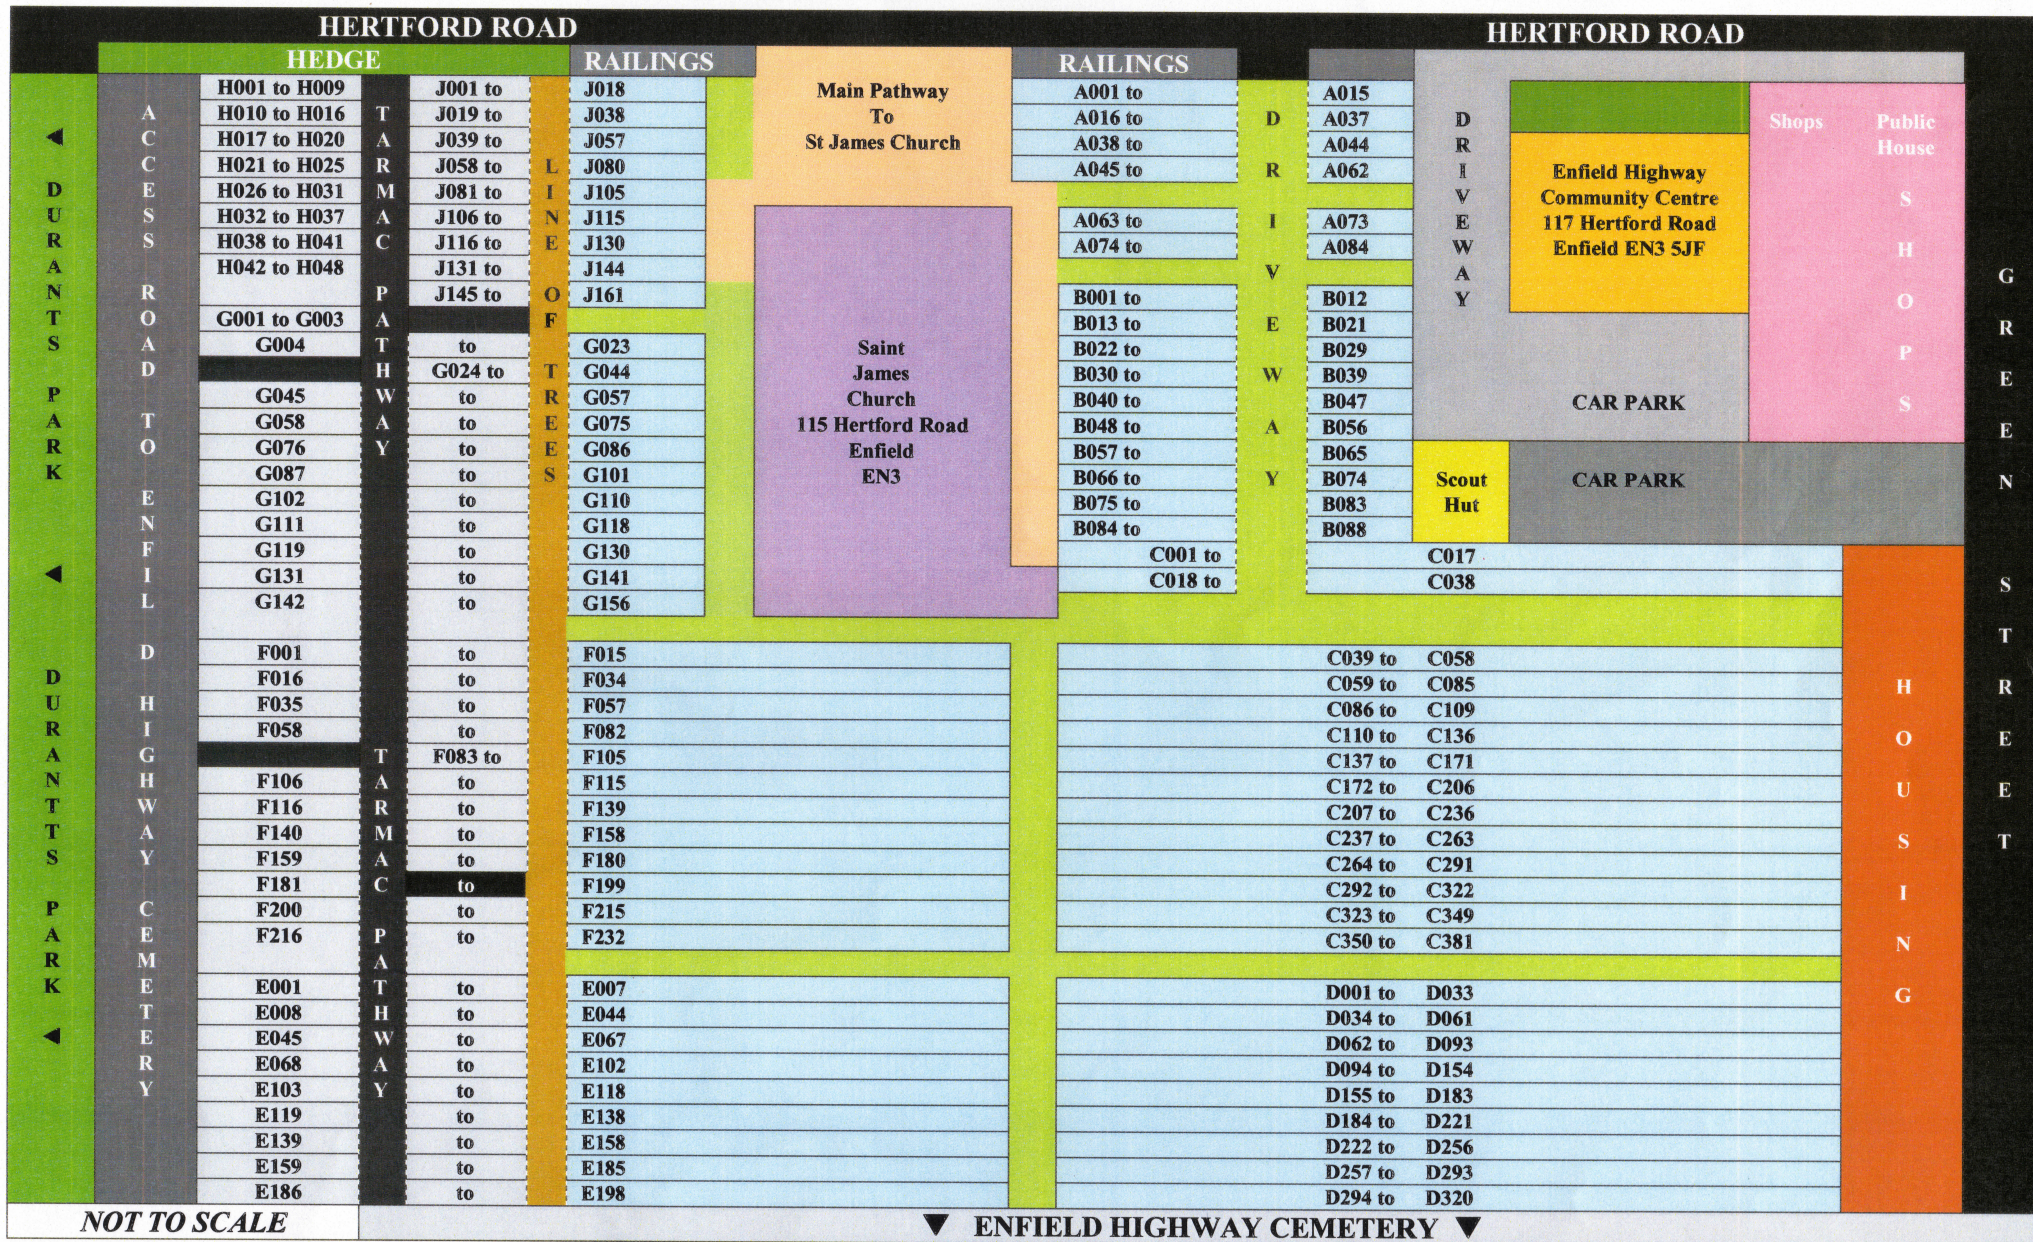

SAINT JAMES CHURCHYARD and part of ENFIELD HIGHWAY CEMETERY

NOT TO SCALE

▼ ENFIELD HIGHWAY CEMETERY ▼

GRAVES HIGHLIGHTED IN LIGHT BLUE ARE IN SAINT JAMES CHURCHYARD THOSE IN LIGHT GREY ARE IN ENFIELD HIGHWAY CEMETERY